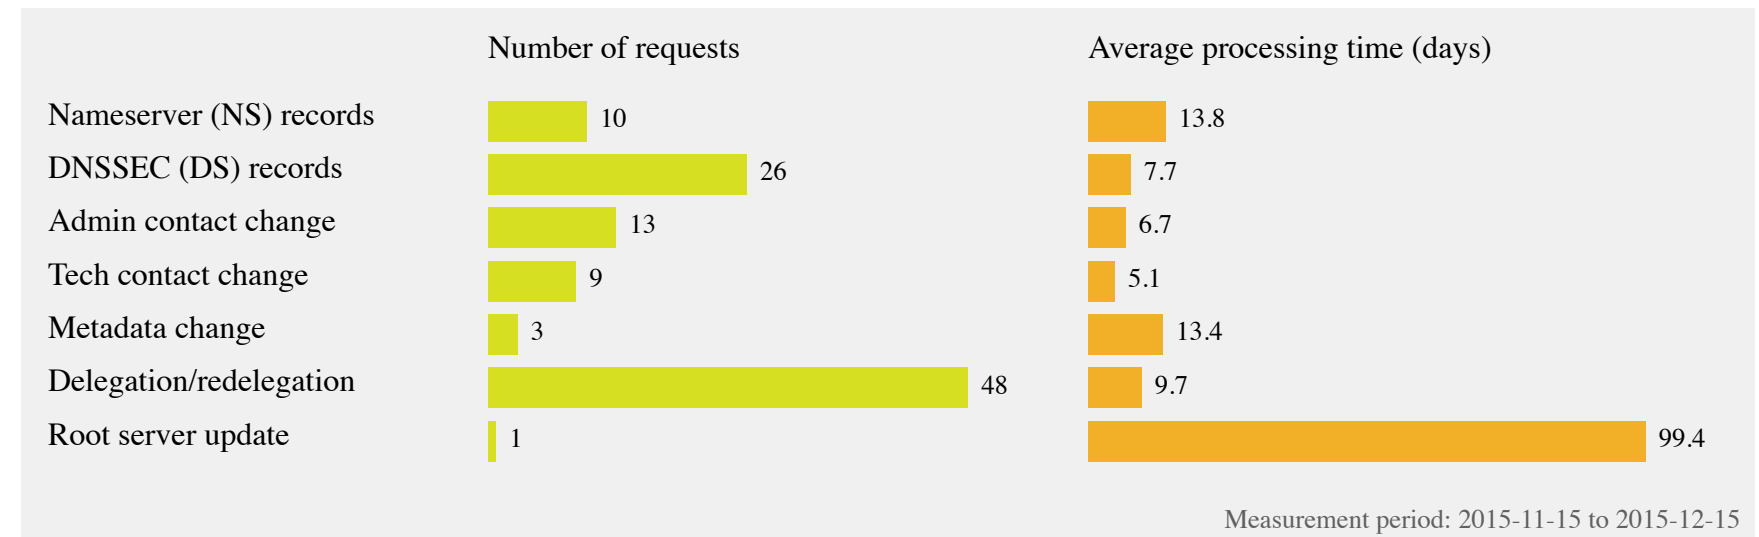

Root Processing Times

In accordance with Section C.4.3 of the IANA contract, this graph represents the number of requests received by type of change. Requests that involve changes to multiple categories will be counted in all categories.

Recent requests by type

This graph was generated on 2015-12-15.