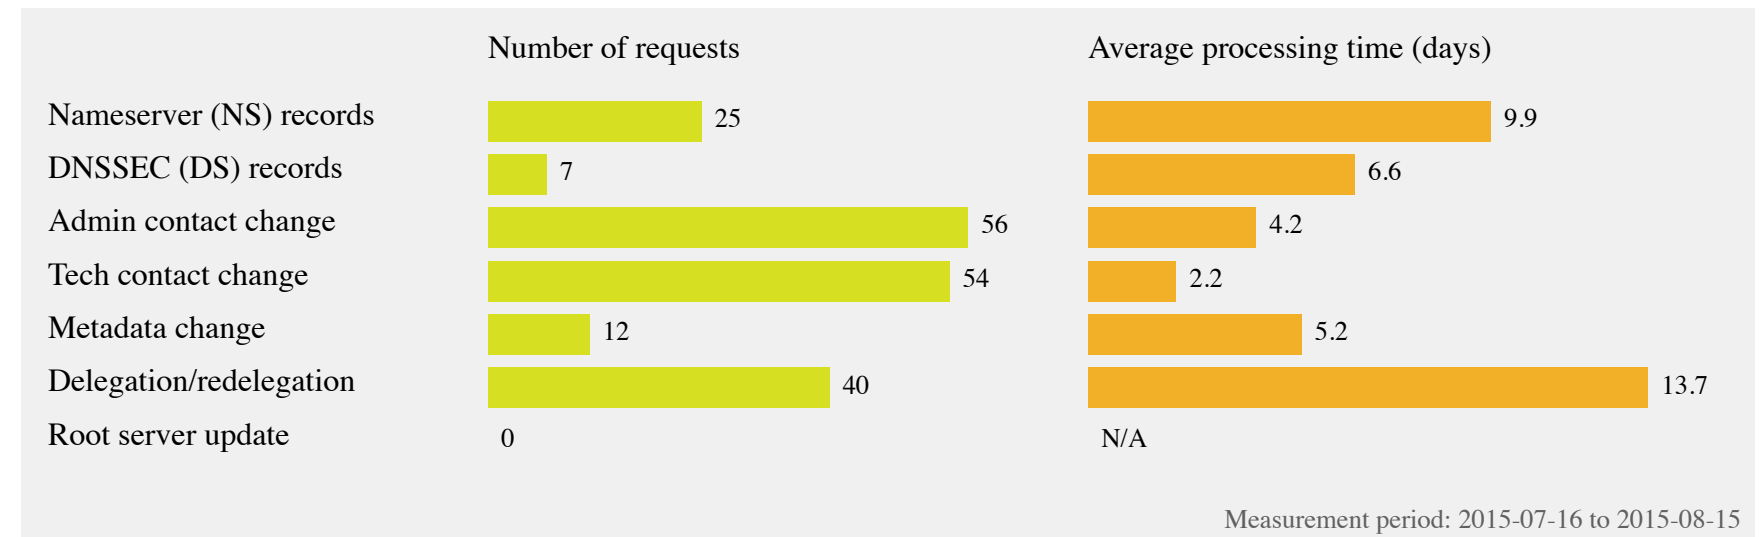

# Root Processing Times

In accordance with Section C.4.3 of the IANA contract, this graph represents the number of requests received by type of change. Requests that involve changes to multiple categories will be counted in all categories.

## Recent requests by type

This graph was generated on 2015-08-15.