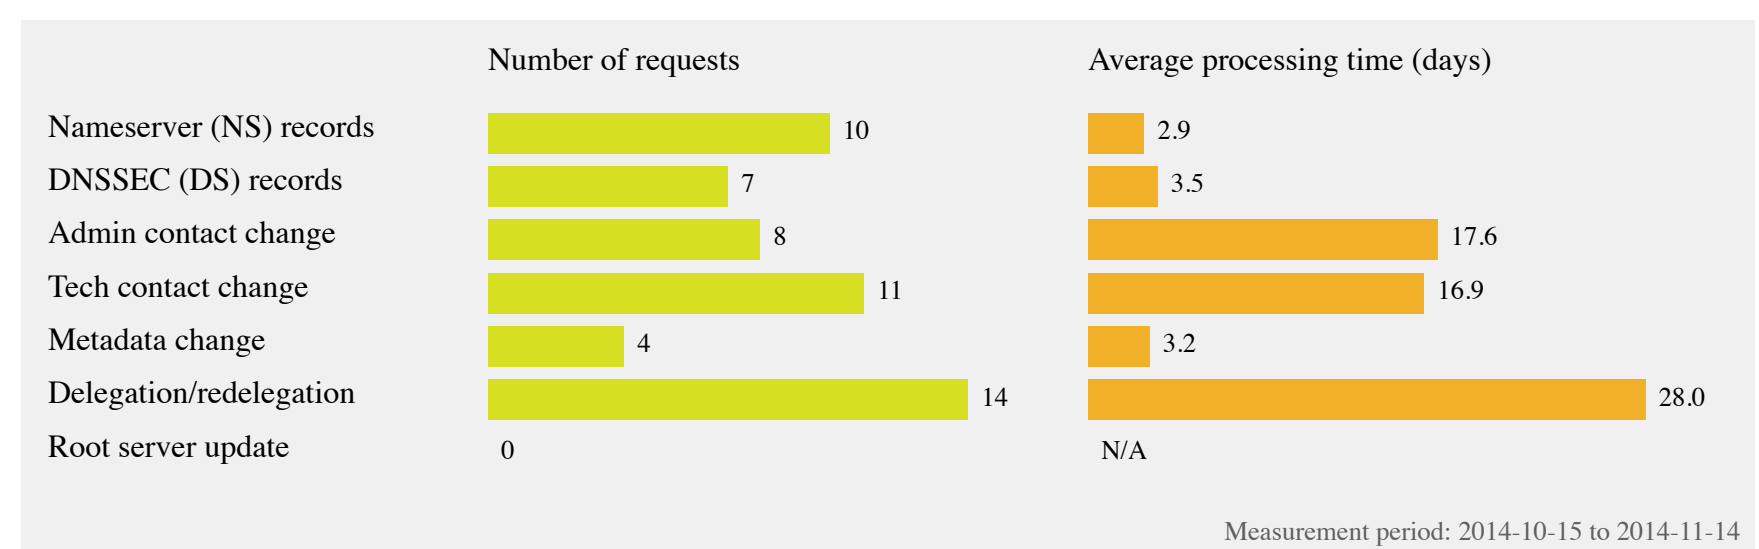

Root Processing Times

In accordance with Section C.4.3 of the IANA contract, this graph represents the number of requests received by type of change. Requests that involve changes to multiple categories will be counted in all categories.

Recent requests by type

This graph was generated on 2014-11-14.