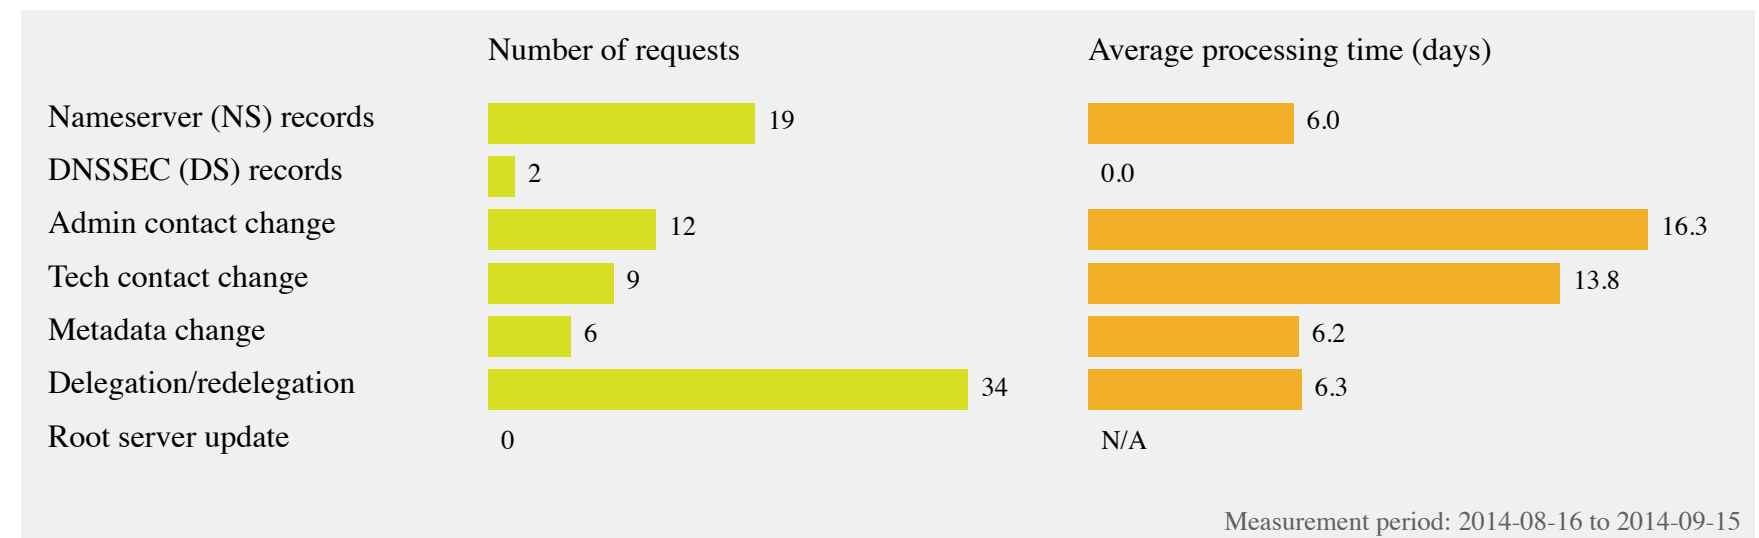

# Root Processing Times

In accordance with Section C.4.3 of the IANA contract, this graph represents the number of requests received by type of change. Requests that involve changes to multiple categories will be counted in all categories.

## Recent requests by type

This graph was generated on 2014-09-15.